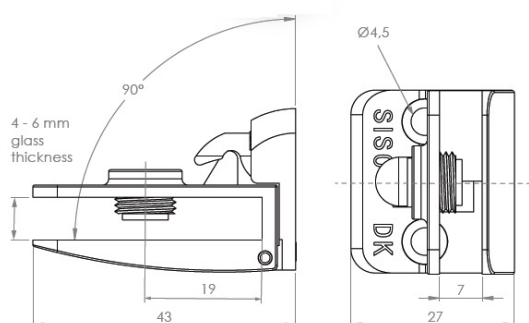

PRODUCT SHEET

Description:

Glass Door Hinge "Square" Centre, R, CPL, F/Narrow Frames,W/ Short Mounting Plate, F/Inset Doors, Thickness 4-6mm,1 Zamak, Screw W/PVC Tip & 1 Zamak Screw W/Hard $\varnothing 5 \times 3,5$ mm Extension,, Catch Made Of ABS Plastic

Item number:

15.06.235-0

Units	Box	Carton	HS Code	Barcode
Pcs.	10	240	8302100090	 5704866054829

SISO A/S

Mileparken 11
DK-2740 Skovlunde
Denmark
VAT: DK 24786013

Phone +45 45 830 900

www.siso.dk
siso@siso.dk